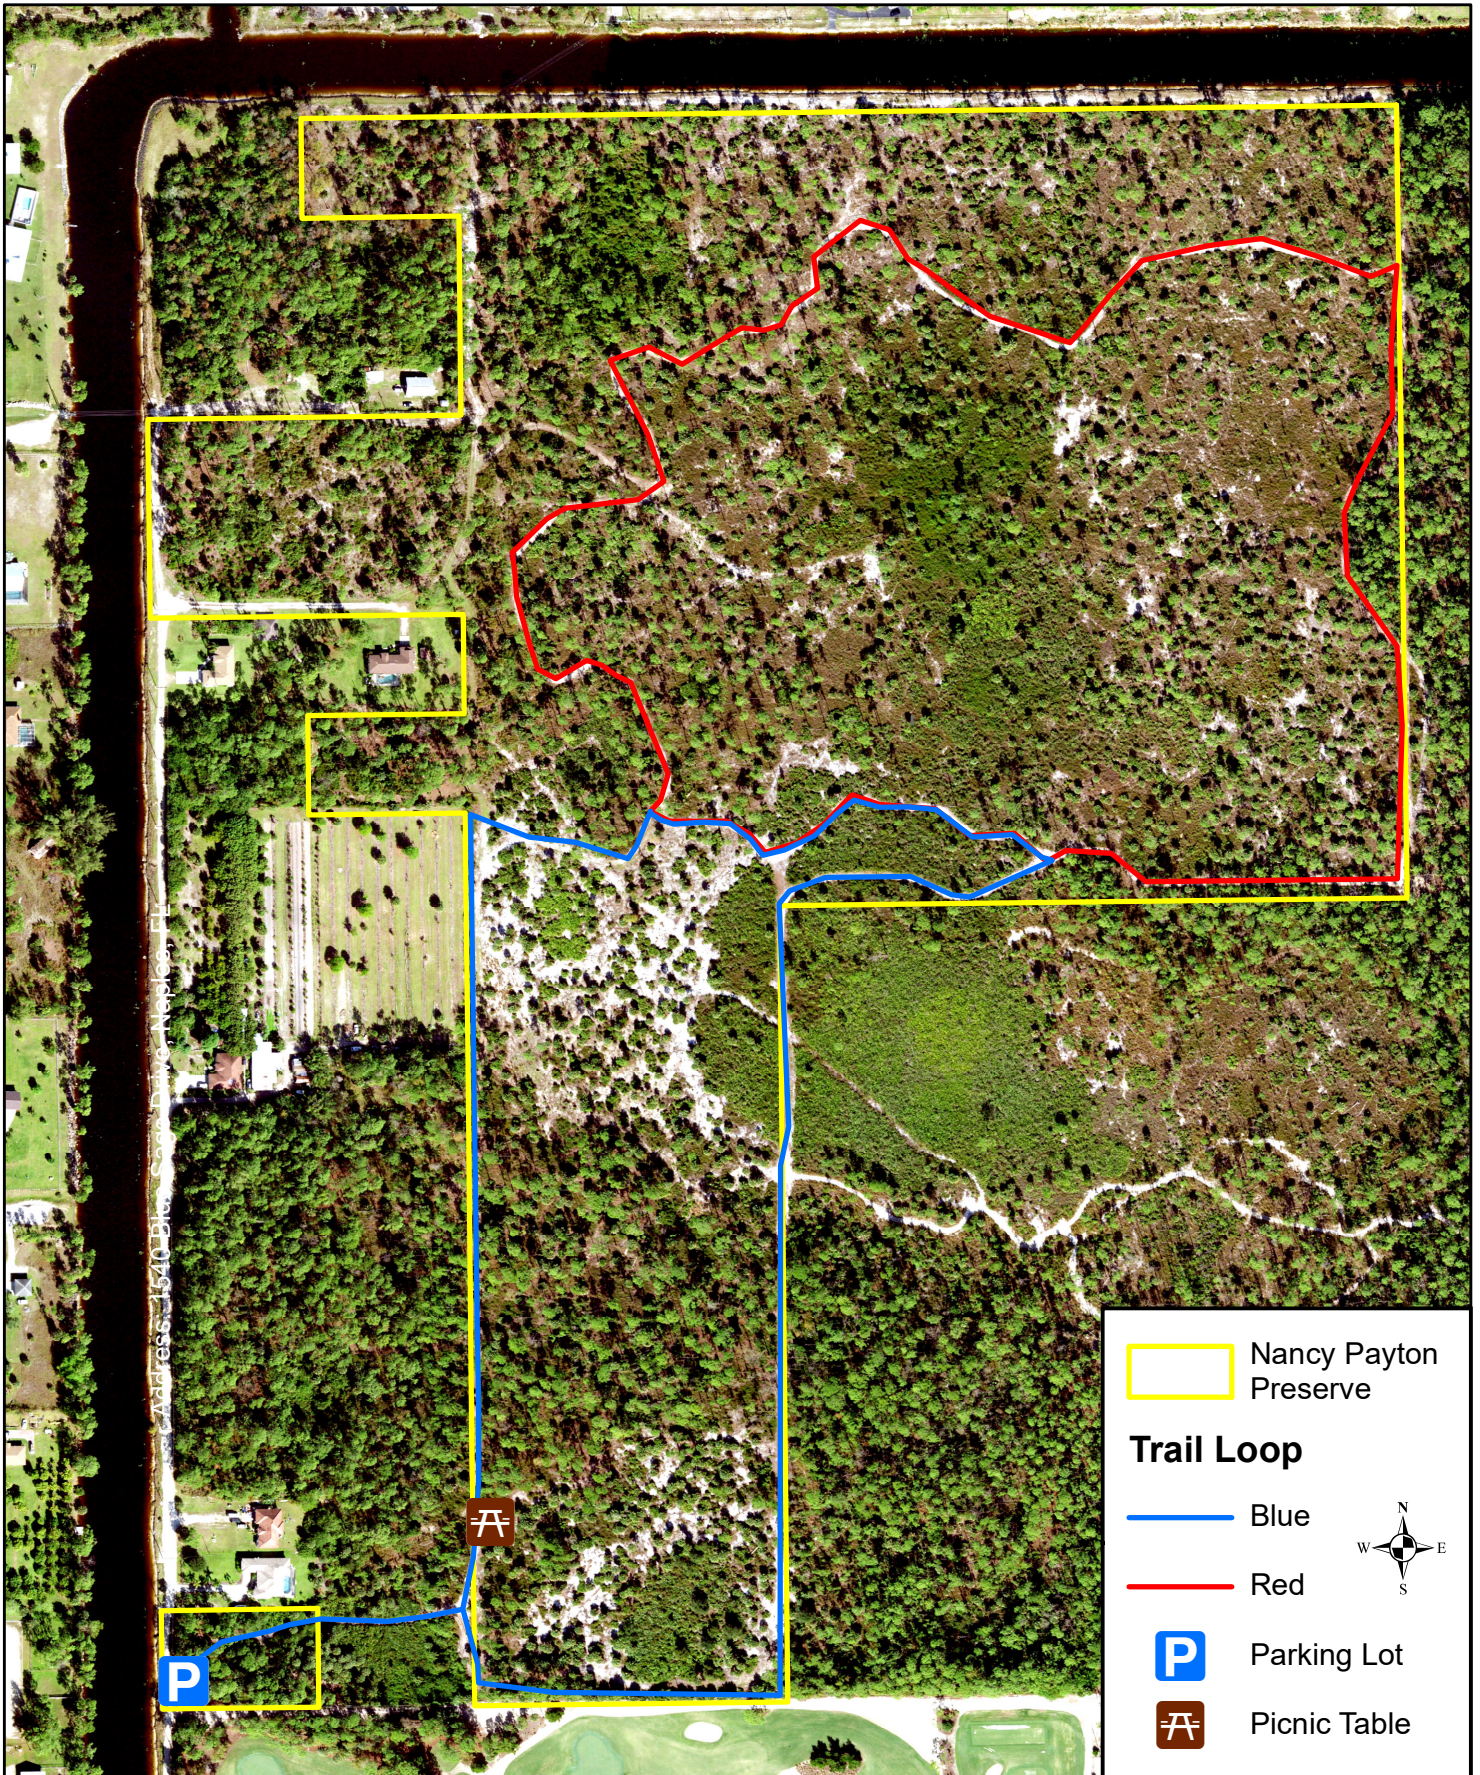

# Conservation Collier Nancy Payton Preserve

 Nancy Payton Preserve

**Trail Loop**

 Blue

 Red

 Parking Lot

 Picnic Table